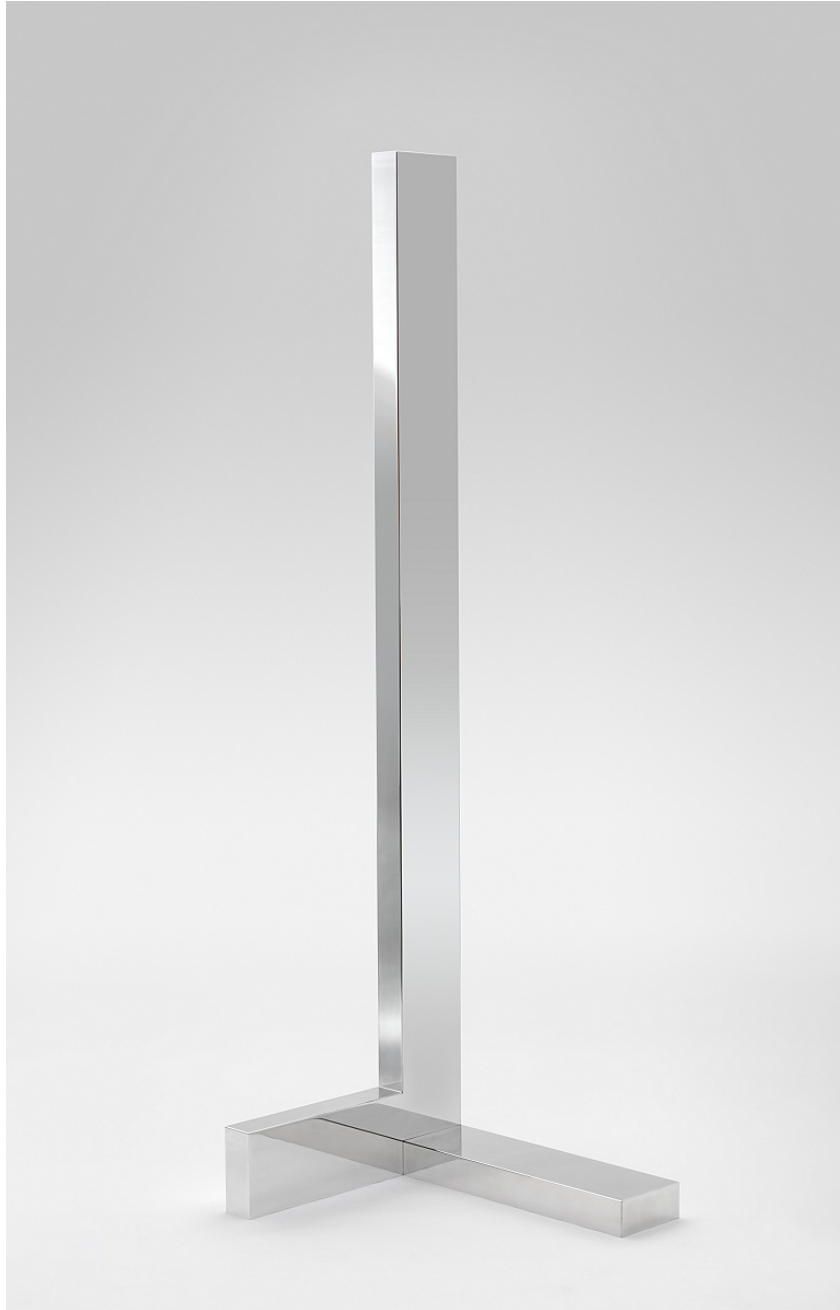

# STARKWHITE

Gerold Miller  
*set 510*, 2018  
Laquered stainless steel  
60h x 48w x 3.50d cm  
NZ\$20,000 inc. gst

# STARKWHITE

Gerold Miller  
*Monoform 71*, 2018  
Six laquered aluminium angles  
15h x 300w x 15d cm  
NZ\$150,000 inc. gst

# STARKWHITE

Gerold Miller

*Verstärker 24 (1/3), 2017*

Polished aluminium

160h x 45.70w x 51.30d cm

NZ\$65,000 inc. gst

# STARKWHITE

Gerold Miller  
*Verstärker 42*, 2021  
Polished aluminium  
85.70h x 24.50w x 27.50d cm  
NZ\$40,000 inc. gst