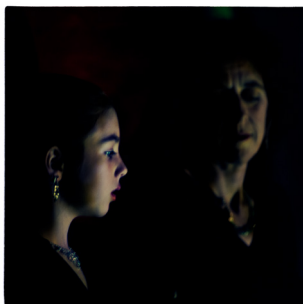

Bill Henson
Untitled #19/5, 1990-91
(from the series *Paris Opera*
Project, 1990-1991)
Archival inkjet pigment print
3/5'A' (Edition of 10 + 2AP)
142 H × 127 W cm (framed)

NZ$62,000 incl. GST