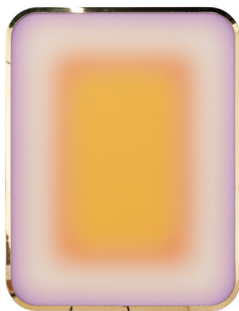

STARKWHITE

Group Show

Jonny Niesche
Hazelnut pollen in motion
(*Cosmic passage medium study*),
2022
Dye sublimation print on polyester
voile fabric, MDF and gold acrylic
mirror
140 H × 100 W cm

NZ\$21,000 incl. GST

Jonny Niesche
Spring has no borders
2022
Mixed media lightbox
Edition of 3 + AP
110 H × 77 W × 10 D cm

NZ\$23,000 incl. GST

Jonny Niesche
Boxed square skin lightbox lighter
2022
Mixed media lightbox
Edition of 3 + AP
110 H × 77 W × 10 D cm