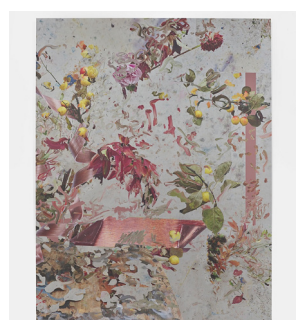

50.80h x 38.10w cm

NZ\$5,500 incl. GST

Petra Cortright
uuencode va lotto wastewater uk,
2020

Archival pigment print on matte
paper

50.80h x 38.10w cm

NZ\$5,500 incl. GST

Petra Cortright
al4a xxx alvir bantigue_Anita
Blond, 2021

Digital painting on anodized alu-
minium

96.52h x 97.79w cm

NZ\$58,000 incl. GST

STARKWHITE

Petra Cortright
Athos adress Internet communication_bank foreclosures banjo-kazooie strategy, 2021
Digital painting on anodized aluminium
121.92h x 97.79w cm

NZ\$58,000 incl. GST

Petra Cortright
women stockings lingerie nude_ "WINZIP" VEnEzuela, 2021
Digital painting on anodized aluminium
119.38h x 93.98w cm

NZ\$58,000 incl. GST

Petra Cortright
elizabeth park rose garden + west hartford, connecticut EMAIL USERS DIRECTORY Essays on egytian mythology, 2021
Digital painting on gloss paper, face mounted
69.85h x 101.60w cm