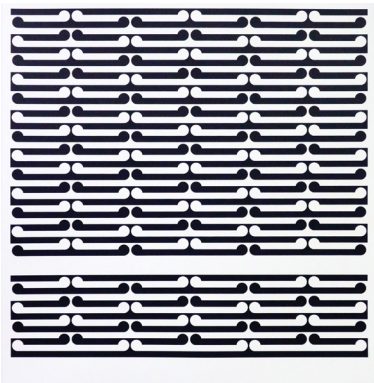

NZD \$25,000 incl GST

5

Gordon Walters

Untitled, 1989

Gouache on paper

74.5 H × 53.5 W cm (framed)

NZD \$26,000 incl GST

6