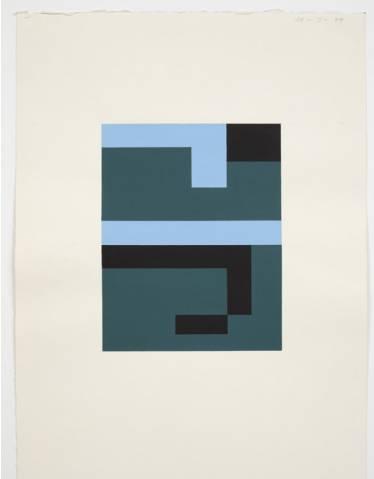

5

Gordon Walters

Untitled, 1989

Gouache on paper

74.5 H × 53.5 W cm (framed)

NZD $26,000 incl GST