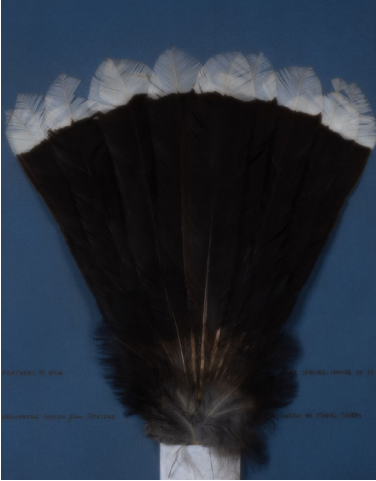

STARKWHITE

Fiona Pardington: Recent Work

1
Fiona Pardington
Matiu's Huia Feathers, Te Papa, 2023
Inkjet print on Hahnemühle paper
Framed in hand lacquered black Goldie moulding with AR70
Edition of 10 + AP
176 H × 140 W cm (mural size)