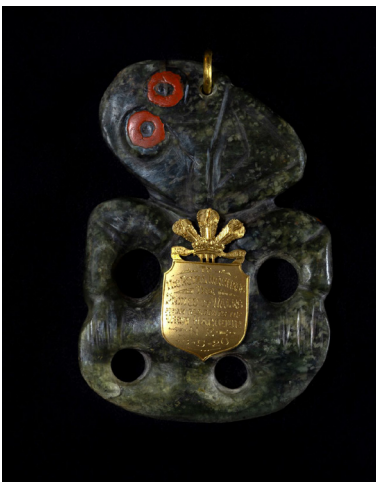

3
Fiona Pardington
The Prince of Wales, 2023
Inkjet print on Hahnemühle paper
Framed in hand lacquered black Goldie moulding with AR70
Edition of 10 + AP
176 H × 140 W cm (mural size)

NZD $25,000 incl GST