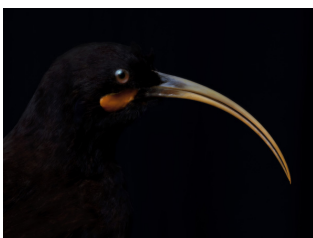

My Tui Sings, South Canterbury  
Museum, 2024

Framed: 176h x 140w cm

Fiona Pardington

NZ\$25,000 incl. GST

Pūkeko, South Canterbury  
Museum, 2024

Framed: 176h x 140w cm

Fiona Pardington

NZ\$25,000 incl. GST

Toroa, Southern Royal, South  
Canterbury Museum, 2024

Framed: 140h x 176w cm

Fiona Pardington

NZ\$25,000 incl. GST

Portrait of a Female Huia, South  
Canterbury Museum, 2024

Framed: 140h x 176w cm