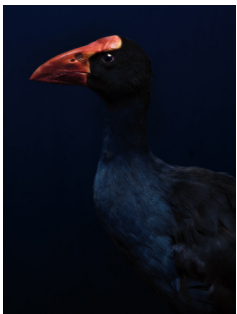

# STARKWHITE

Fiona Pardington | Te taha o te rangi

Fiona Pardington

NZ\$25,000 incl. GST

Lovers, Timaru, South Canterbury  
Museum, 2024

Framed: 176h x 140w cm

Fiona Pardington

NZ\$25,000 incl. GST

My Tui Sings, South Canterbury  
Museum, 2024

Framed: 176h x 140w cm

Fiona Pardington

NZ\$25,000 incl. GST

Pūkeko, South Canterbury  
Museum, 2024

Framed: 176h x 140w cm

Fiona Pardington

NZ\$25,000 incl. GST

Toroa, Southern Royal, South  
Canterbury Museum, 2024

Framed: 140h x 176w cm

Fiona Pardington

NZ\$25,000 incl. GST

Portrait of a Female Huia, South  
Canterbury Museum, 2024

Framed: 140h x 176w cm

South Island Weka, South  
Canterbury Museum, 2024

Framed: 176h x 140w cm

Fiona Pardington

NZ\$25,000 incl. GST

Fiordland Crested Penguin, South  
Canterbury Museum, 2024

Framed: 176h x 140w cm

All works: Inkjet print on Hahnemühle paper, framed in hand lacquered  
black Goldie moulding with AR70 non-reflective museum glass  
Edition of 10 + AP