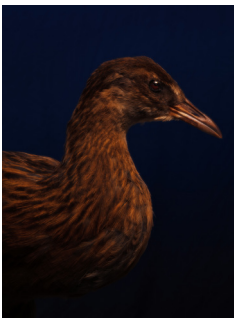

Toroa, Southern Royal, South  
Canterbury Museum, 2024

Framed: 140h x 176w cm

Fiona Pardington

NZ\$25,000 incl. GST

Portrait of a Female Huia, South  
Canterbury Museum, 2024

Framed: 140h x 176w cm

# STARKWHITE

Fiona Pardington | Te taha o te rangi

Fiona Pardington

NZ\$25,000 incl. GST

Kākāpō, South Canterbury  
Museum, 2024

Framed: 140h x 176w cm

Fiona Pardington

NZ\$25,000 incl. GST