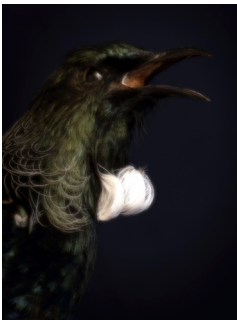

# STARKWHITE

Fiona Pardington | Te taha o te rangi

Fiona Pardington

NZ\$25,000 incl. GST

Lovers, Timaru, South Canterbury  
Museum, 2024

Framed: 176h x 140w cm

Fiona Pardington

NZ\$25,000 incl. GST

My Tui Sings, South Canterbury  
Museum, 2024

Framed: 176h x 140w cm

Fiona Pardington

NZ\$25,000 incl. GST

Pūkeko, South Canterbury  
Museum, 2024

Framed: 176h x 140w cm

Fiona Pardington

NZ\$25,000 incl. GST

Toroa, Southern Royal, South  
Canterbury Museum, 2024

Framed: 140h x 176w cm

Fiona Pardington

NZ\$25,000 incl. GST

Portrait of a Female Huia, South  
Canterbury Museum, 2024

Framed: 140h x 176w cm

South Island Weka, South  
Canterbury Museum, 2024

Framed: 176h x 140w cm

Fiona Pardington

NZ\$25,000 incl. GST

Fiordland Crested Penguin, South  
Canterbury Museum, 2024

Framed: 176h x 140w cm

All works: Inkjet print on Hahnemühle paper, framed in hand lacquered  
black Goldie moulding with AR70 non-reflective museum glass  
Edition of 10 + AP