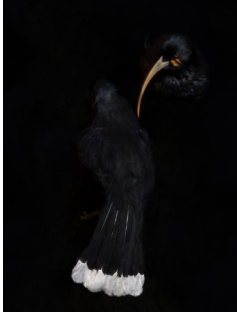

# STARKWHITE

Fiona Pardington | Te taha o te rangi

Fiona Pardington

NZ\$25,000 incl. GST

Lovers, Timaru, South Canterbury  
Museum, 2024

Framed: 176h x 140w cm

Fiona Pardington

NZ\$25,000 incl. GST

My Tui Sings, South Canterbury  
Museum, 2024

Framed: 176h x 140w cm

Fiona Pardington

NZ\$25,000 incl. GST

Pūkeko, South Canterbury  
Museum, 2024

Framed: 176h x 140w cm

Fiona Pardington

NZ\$25,000 incl. GST

Toroa, Southern Royal, South  
Canterbury Museum, 2024

Framed: 140h x 176w cm

Fiona Pardington

NZ\$25,000 incl. GST

Portrait of a Female Huia, South  
Canterbury Museum, 2024

Framed: 140h x 176w cm